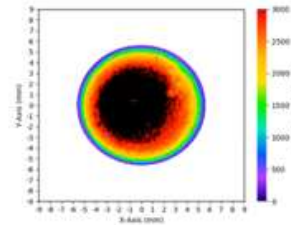

Scientific Results

Consistent beam intensity with distance (by Dr. Price)

Scientific Results

**Consistent beam size with distance comparing top LED lights
Tested by Dr. Price**

Monet #2-3s Mode

0mm Distance

4 mm Distance

8 mm Distance

Valo Grand- Xtra 3s Mode

0mm Distance

4 mm Distance

8 mm Distance

PowerCure- 3s Mode

0mm Distance

4 mm Distance

8 mm Distance