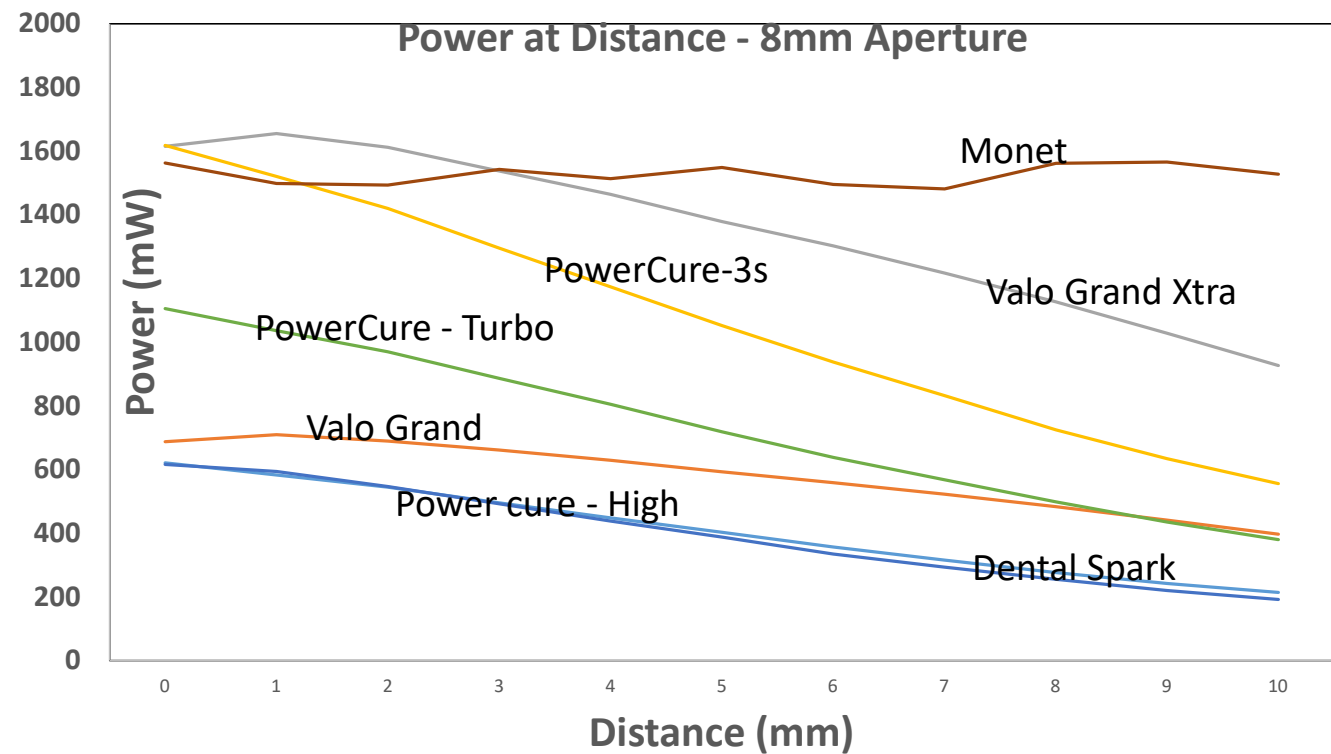

Scientific Results

Consistent beam intensity with distance (by Dr. Price)

Scientific Results

**Consistent beam size with distance comparing top LED lights
Tested by Dr. Price**

Monet #2-3s Mode

0mm Distance

4 mm Distance

8 mm Distance

Valo Grand- Xtra 3s Mode

0mm Distance

4 mm Distance

8 mm Distance

PowerCure- 3s Mode

0mm Distance

4 mm Distance

8 mm Distance