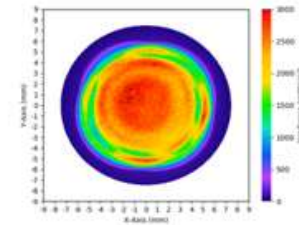

Scientific Results

Consistent beam intensity with distance (by Dr. Price)

Scientific Results

**Consistent beam size with distance comparing top LED lights
Tested by Dr. Price**

Monet #2-3s Mode

0mm Distance

4 mm Distance

8 mm Distance

Valo Grand- Xtra 3s Mode

0mm Distance

4 mm Distance

8 mm Distance

PowerCure- 3s Mode

0mm Distance

4 mm Distance

8 mm Distance