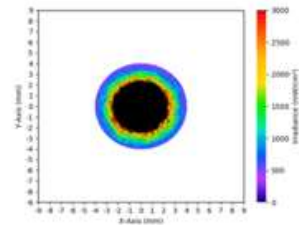

Scientific Results

Consistent beam intensity with distance (by Dr. Price)

Scientific Results

**Consistent beam size with distance comparing top LED lights
Tested by Dr. Price**

Monet #2-3s Mode

0mm Distance

4 mm Distance

8 mm Distance

Valo Grand- Xtra 3s Mode

0mm Distance

4 mm Distance

8 mm Distance

PowerCure- 3s Mode

0mm Distance

4 mm Distance

8 mm Distance