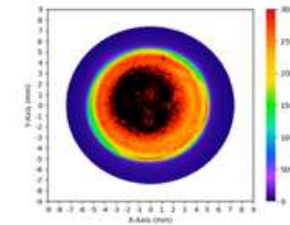

Scientific Results

Consistent beam intensity with distance (by Dr. Price)

Scientific Results

**Consistent beam size with distance comparing top LED lights
Tested by Dr. Price**

Monet #2-3s Mode

0mm Distance

4 mm Distance

8 mm Distance

Valo Grand- Xtra 3s Mode

0mm Distance

4 mm Distance

8 mm Distance

PowerCure- 3s Mode

0mm Distance

4 mm Distance

8 mm Distance