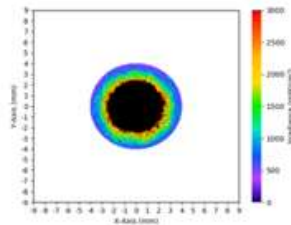

Scientific Results

Consistent beam intensity with distance (by Dr. Price)

Scientific Results

**Consistent beam size with distance comparing top LED lights
Tested by Dr. Price**

Monet #2-3s Mode

0mm Distance

4 mm Distance

8 mm Distance

Valo Grand- Xtra 3s Mode

0mm Distance

4 mm Distance

8 mm Distance

PowerCure- 3s Mode

0mm Distance

4 mm Distance

8 mm Distance