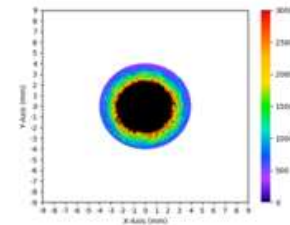

Scientific Results

Consistent beam intensity with distance (by Dr. Price)

Scientific Results

**Consistent beam size with distance comparing top LED lights
Tested by Dr. Price**

Monet #2-3s Mode

0mm Distance

4 mm Distance

8 mm Distance

Valo Grand- Xtra 3s Mode

0mm Distance

4 mm Distance

8 mm Distance

PowerCure- 3s Mode

0mm Distance

4 mm Distance

8 mm Distance